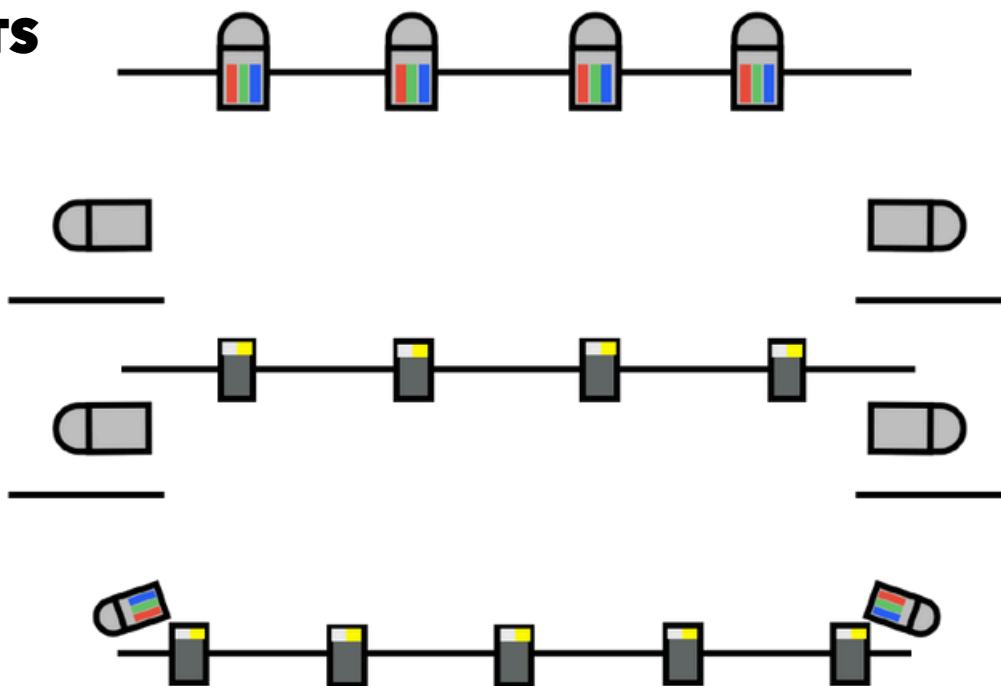

ERROR #440 Chilowatt

TECHNICAL RIDER

STAGE

- 6mx6m of usable stage area
- 2 rows of side wings

AUDIO

- Stereo sound system appropriate for the venue
- 2 independent stage monitors
- 2 XLR inputs accessible from the stage (to connect the stage mixer output—provided by the company—to the FOH)
- 1 audio mixer with minimum 4 channels (at FOH, must be able to receive 2 channels from stage via XLR)
- 2 high-quality flesh-colored headset microphones, including transmitter and receiver

LIGHTS

9 x PC 1000W (o equivalente LED bianco caldo/freddo)

4 x PAR 64 o equivalente led (bianco caldo)

6 x PAR RGBW + effetto WOOD (ultraviolet)

Contact

Lorenzo Crivellari +39 348 062 0584 or +33 7 84 89 55 09